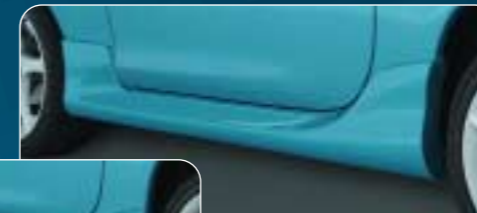

CHROME FUEL-FILLER DOOR

This stylish accessory adds a chrome-accented race-car touch to your Miata.

0000-8R-D02A