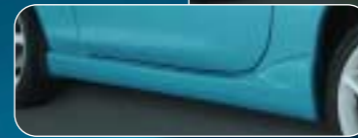

CHROME FUEL-FILLER DOOR

This stylish accessory adds a chrome-accented race-car touch to your Miata.

0000-8R-D02A