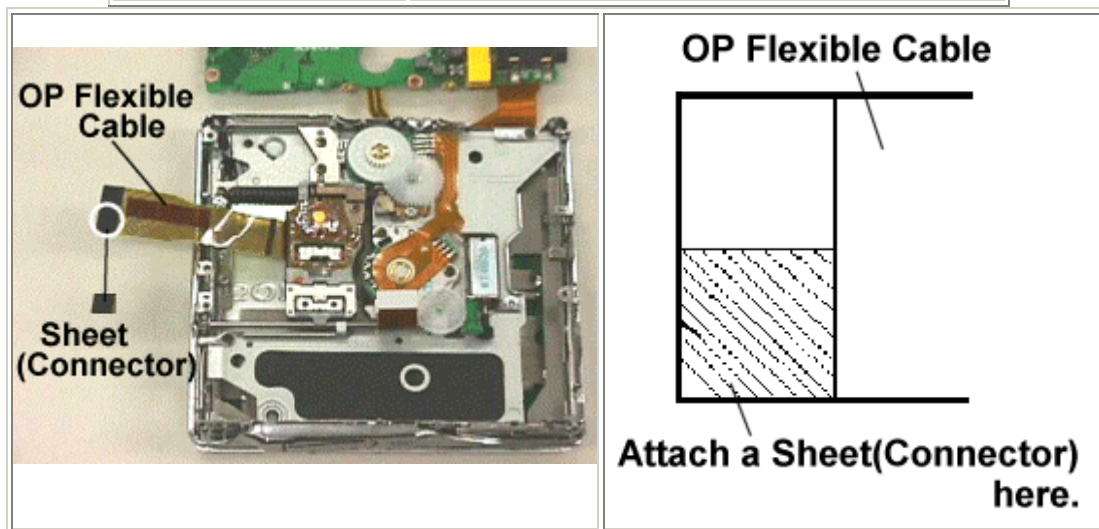

SONY®

Service Bulletin

NO:HIFI2-01-016

SUBJECT: No playback

DATE: December, 2001

MODEL (S): MZ-E700, MZ-E900

Symptom: No playback, "NO DISC" or "DISC ERR" will be displayed.

Cause: Poor contact between CN501 and OP flexible cable.

Solution: Attach a sheet (connector) on the tip of the backing side of the OP flexible cable

Description	Part Number
SHEET(CONNECTOR)	3-232-142-01

PA01PMZ538