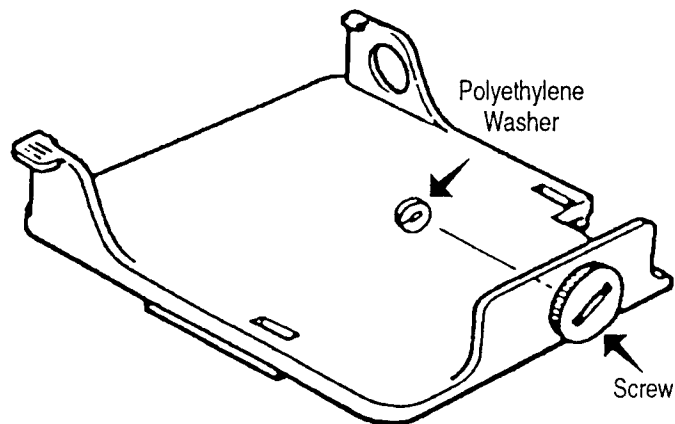

**SUBJECT: SCREW AND WASHER FOR MOUNT ADAPTOR**

**DATE: APRIL 1997**

**MODEL (S): CPM-MZR2K**

### FOR INTERNAL USE ONLY

Screw and Washer for Mount Adaptor are now available.

Description	Part Number
POLYETHYLENE WASHER	4-965-759-01
SCREW	4-965-756-01

GA06596