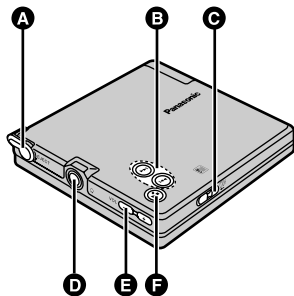

Main unit

- A** Eject lever (EJECT)
- B** Skip/search buttons (|◀, ▶|)
- C** Hold switch (HOLD)
- D** Headphone jack (📞)
- E** Volume control buttons (VOL, -, +)
- F** Play/stop button (▶/■)
- G** Rechargeable battery compartment
- H** Battery case and charger terminal