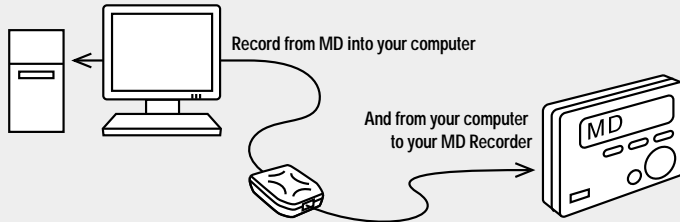

xitel

MD-Port I/O™

"If you've got a MiniDisc recorder, you shouldn't be without an MD-Port™ I/O!"

"Get more out of your NetMD™ or MiniDisc recorder!"

The MD-Port™ I/O turns your NetMD™ or MiniDisc recorder into an awesome digital audio center. It's the easiest way to digitally record music from your computer to MiniDisc, and anything you've got on MiniDisc back into your computer.

Cool Features:

- Record MP3s, streaming audio and all other PC music digitally to MiniDisc with amazing sound quality. No special software or file conversion needed.
- Record anything you've got on MiniDisc back into your PC as a high quality WAV file, or even turn it into an MP3 so you can keep it on your hard drive.
- Bypass inferior soundcards with advanced USB digital technology – experience studio performance that enhances all your recordings.
- Enjoy the ultimate in plug'n'play simplicity – plug the MD-Port™ I/O into a USB port and watch it automatically install without the need for any special drivers.
- Works with all Windows compatible media players including Windows Media Player, Winamp, RealAudio Player, LiquidAudio Player, MusicMatch and many others.
- Includes revolutionary software that makes recording back into to your computer an absolute breeze. Watch as levels are automatically set and tracks are divided into individual songs.
- Extend the capabilities of NetMD™ recorders - with no special software and no check in or check out rules, you can record tracks to NetMD™ as many times as you want.
- Lets you record all music formats not supported by NetMD™'s transfer software. Even record streaming audio with amazing fidelity.
- Use your NetMD™ to capture lectures, interviews, even band rehearsals, then record it on your computer using the MD-Port™ I/O.
- Combine a NetMD™ and MD-Port™ I/O for the most powerful and flexible digital audio recording around.